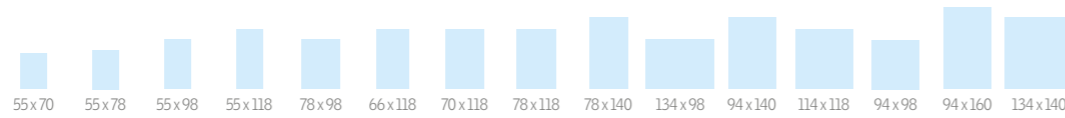

For more details visit the blinds shop
www.veluxblindsdirect.co.uk

Current Size		CK01	CK02	CK04	CK06	MK04	FK06	MK06	MK08	UK04	PK08	SK06	PK04	PK10	UK08
2002-2013		C01	C02	C04	C06	M04	F06	M06	M08	U04	P08	S06	P04	P10	U08
1992-2001			102	104		304	206	306	308	804		606		410	808
Before 1992		9		6		1		5		2	7		4		3 8

Energy Blinds

Manual	FHC	Price Group 1	£91.20	£96.00	£103.20	£108.00	£112.80	£115.20	£115.20	£120.00	£129.60	£156.00	£141.60	£151.20	£122.40	£148.80	£172.80
		Price Group 2	£103.20	£108.00	£115.20	£120.00	£124.80	£127.20	£127.20	£132.00	£141.60	£168.00	£153.60	£163.20	£134.40	£160.80	£184.80