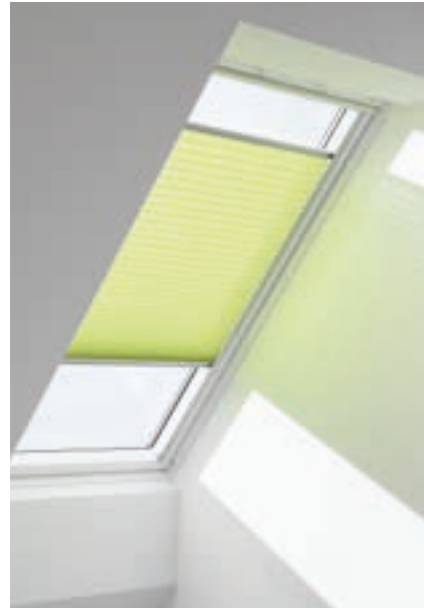

Pleated Blind

The VELUX pleated blind is an elegant way to provide privacy while bathing your room in a pleasant, soft light. It can be positioned anywhere in the roof window to adjust the amount of incoming light and you can still enjoy a view of the outside.

- Softly diffuses incoming daylight.
- Elegant, decorative lighting effect.
- Flexible and stepless positioning.
- Slim, elegant side rails and top case.
- Installs in minutes with our unique Pick&Click!™ system.
- 20 different colours and designs.

Combinations

Combine your pleated blinds with exterior awning blinds or roller shutters for additional heat protection and comfort.

Operations

Manual Electric