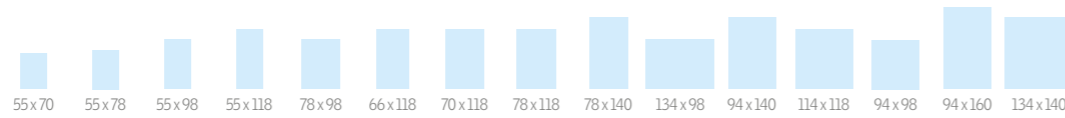

For more details visit the blinds shop
www.veluxblindsdirect.co.uk

Current Size	CK01	CK02	CK04	CK06	MK04	FK06	MK06	MK08	UK04	PK08	SK06	PK04	PK10	UK08
2002-2013	C01	C02	C04	C06	M04	F06	M06	M08	U04	P08	S06	P04	P10	U08
1992-2001		102	104		304	206	306	308	804		606		410	808
Before 1992	9	6			1	5		2	7		4		3	8

Roman Blinds

Manual	FHB	Price Group 1	£91.20	£96.00	£103.20	£108.00	£112.80	£115.20	£120.00	£129.60	£156.00	£141.60	£151.20	£122.40	£148.80	£172.80
		Price Group 2	£103.20	£108.00	£115.20	£120.00	£124.80	£127.20	£132.00	£141.60	£168.00	£153.60	£163.20	£134.40	£160.80	£184.80
Replacement Cloth for Roman Blinds	ZHB	Price Group 1	£45.60	£48.00	£50.40	£52.80	£55.20	£57.60	£60.00	£64.80	£76.80	£69.60	£74.40	£62.40	£74.40	£86.40
		Price Group 2	£57.60	£60.00	£62.40	£64.80	£67.20	£69.60	£72.00	£76.80	£88.80	£81.60	£86.40	£74.40	£86.40	£98.40