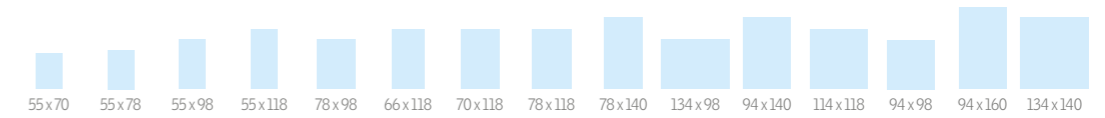

Disney & VELUX Dream Collection

Manual	DKL	£98.40	£100.80	£105.60	£110.40	£112.80	£115.20	-	£117.60	£124.80	£146.40	£134.40	£141.60	£120.00	£141.60	£158.40