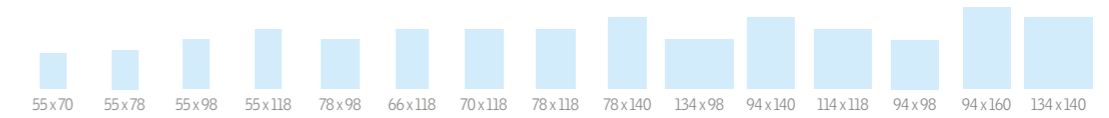

Roller Blinds

Manual	RFL	Price Group 1	£72.00	£74.40	£79.20	£84.00	£86.40	£88.80	£88.80	£91.20	£98.40	£120.00	£108.00	£115.20	£93.60	£115.20	£132.00
		Price Group 2	£84.00	£86.40	£91.20	£96.00	£98.40	£100.80	£100.80	£103.20	£110.40	£132.00	£120.00	£127.20	£105.60	£127.20	£144.00
Electric	RML	Price Group 1	£220.80	£223.20	£228.00	£232.80	£235.20	£237.60	£237.60	£240.00	£247.20	£268.80	£256.80	£264.00	£242.40	£264.00	£280.80
		Price Group 2	£232.80	£235.20	£240.00	£244.80	£247.20	£249.60	£249.60	£252.00	£259.20	£280.80	£268.80	£276.00	£254.40	£276.00	£292.80
Solar	RSL	Price Group 1	£249.60	£252.00	£256.80	£261.60	£264.00	£266.40	£266.40	£268.80	£276.00	£297.60	£285.60	£292.80	£271.20	£292.80	£309.60
		Price Group 2	£261.60	£264.00	£268.80	£273.60	£276.00	£278.40	£278.40	£280.80	£288.00	£309.60	£297.60	£304.80	£283.20	£304.80	£321.60