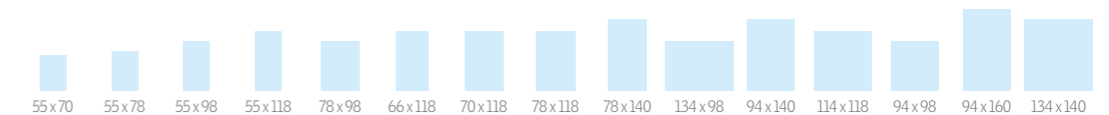

Pleated Blinds

Manual	FHL	Price Group 1	£72.00	£74.40	£79.20	£84.00	£86.40	£88.80	£88.80	£91.20	£98.40	£120.00	£108.00	£115.20	£93.60	£115.20	£132.00
		Price Group 2	£84.00	£86.40	£91.20	£96.00	£98.40	£100.80	£100.80	£103.20	£110.40	£132.00	£120.00	£127.20	£105.60	£127.20	£144.00
Electric	FML	Price Group 1	£220.80	£223.20	£228.00	£232.80	£235.20	£237.60	£237.60	£240.00	£247.20	£268.80	£256.80	£264.00	£242.40	£264.00	£280.80
		Price Group 2	£232.80	£235.20	£240.00	£244.80	£247.20	£249.60	£249.60	£252.00	£259.20	£280.80	£268.80	£276.00	£254.40	£276.00	£292.80