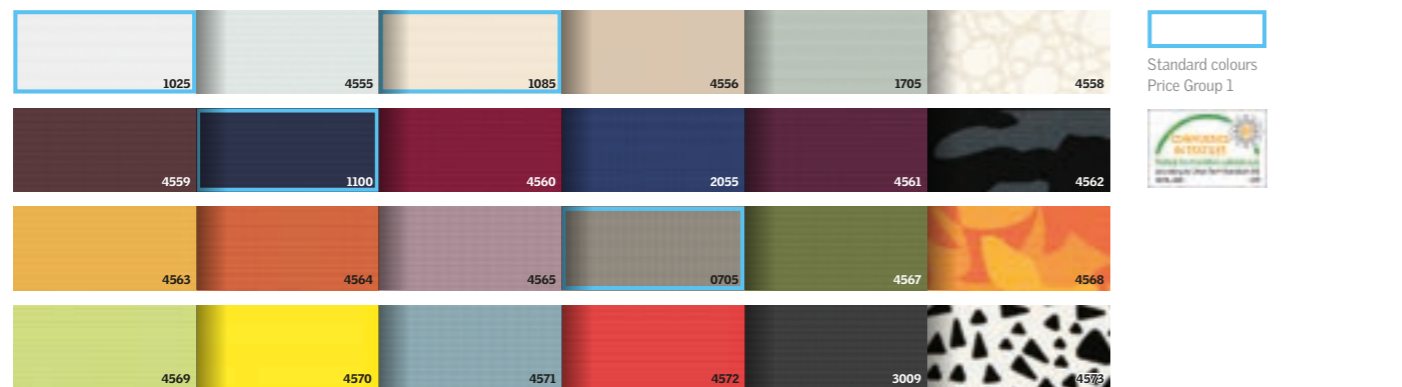

Duo blackout blinds

Manual	DFD	Price Group 1	£98.40	£100.80	£105.60	£110.40	£112.80	£115.20	£115.20	£117.60	£124.80	£146.40	£134.40	£141.60	£120.00	£141.60	£158.40
		Price Group 2	£110.40	£112.80	£117.60	£122.40	£124.80	£127.20	£127.20	£129.60	£136.80	£158.40	£146.40	£153.60	£132.00	£153.60	£170.40

The duo blackout blind is available in all the above blackout blind colours in combination with a white pleated blind (1016).

Upgrade from DKL to DFD for
£26.40
inc VAT

Electrically powered products combined with a manual VELUX roof window require a control unit KUX 110.

Current Size	CK01	CK02	CK04	CK06	MK04	FK06	MK06	MK08	UK04	PK08	SK06	PK04	PK10	UK08
2002-2013	C01	C02	C04	C06	M04	F06	M06	M08	U04	P08	S06	P04	P10	U08
1992-2001		102	104		304	206	306	308	804		606		410	808
Before 1992	9	6			1	5		2	7		4		3	8