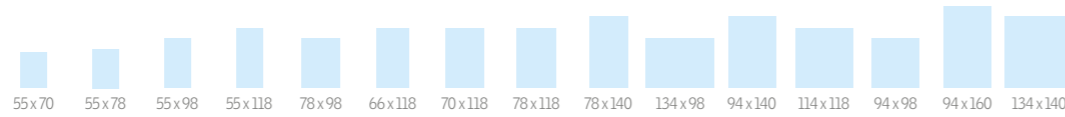

Venetian Blinds

Manual	PAL	Price Group 1	£91.20	£96.00	£103.20	£108.00	£112.80	£115.20	£115.20	£120.00	£129.60	£156.00	£141.60	£151.20	£122.40	£148.80	£172.80
		Price Group 2	£103.20	£108.00	£115.20	£120.00	£124.80	£127.20	£127.20	£132.00	£141.60	£168.00	£153.60	£163.20	£134.40	£160.80	£184.80
Electric	PML	Price Group 1	£240.00	£244.80	£252.00	£256.80	£261.60	£264.00	£264.00	£268.80	£278.40	£304.80	£290.40	£300.00	£271.20	£297.60	£321.60
		Price Group 2	£252.00	£256.80	£264.00	£268.80	£273.60	£276.00	£276.00	£280.80	£290.40	£316.80	£302.40	£312.00	£283.20	£309.60	£333.60