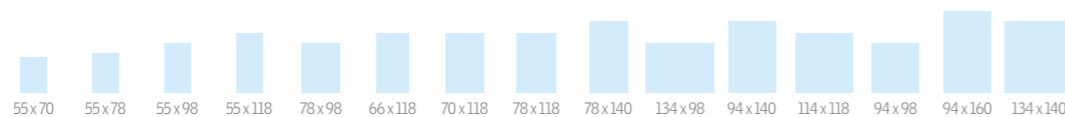

Duo blackout blinds

Manual	DFD	Price Group 1	£98.40	£100.80	£105.60	£110.40	£112.80	£115.20	£115.20	£117.60	£124.80	£146.40	£134.40	£141.60	£120.00	£141.60	£158.40
		Price Group 2	£110.40	£112.80	£117.60	£122.40	£124.80	£127.20	£127.20	£129.60	£136.80	£158.40	£146.40	£153.60	£132.00	£153.60	£170.40

The duo blackout blind is available in all the above blackout blind colours in combination with a white pleated blind (1016).

Upgrade from DKL to DFD for
£26.40
inc VAT

Electrically powered products combined with a manual VELUX roof window require a control unit KUX 110.

Current Size	CK01	CK02	CK04	CK06	MK04	FK06	MK06	MK08	UK04	PK08	SK06	PK04	PK10	UK08
2002-2013	C01	C02	C04	C06	M04	F06	M06	M08	U04	P08	S06	P04	P10	U08
1992-2001		102	104		304	206	306	308	804		606		410	808
Before 1992	9	6			1	5		2	7		4		3	8