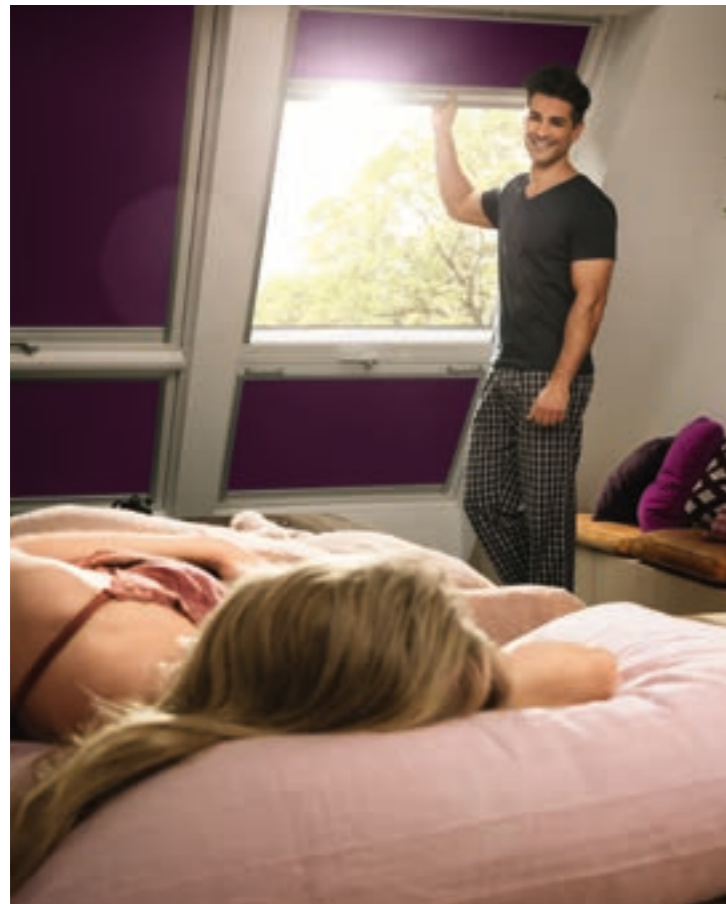

## Creating your dream retreat

The perfect bedroom is a space where you can relax and recharge your batteries. Roof windows play a major role in making your bedroom comfortable and inviting by creating a bright, airy setting. But to get the most out of your roof windows, you need to be able to adjust the incoming light or block it out entirely for a good night's sleep.