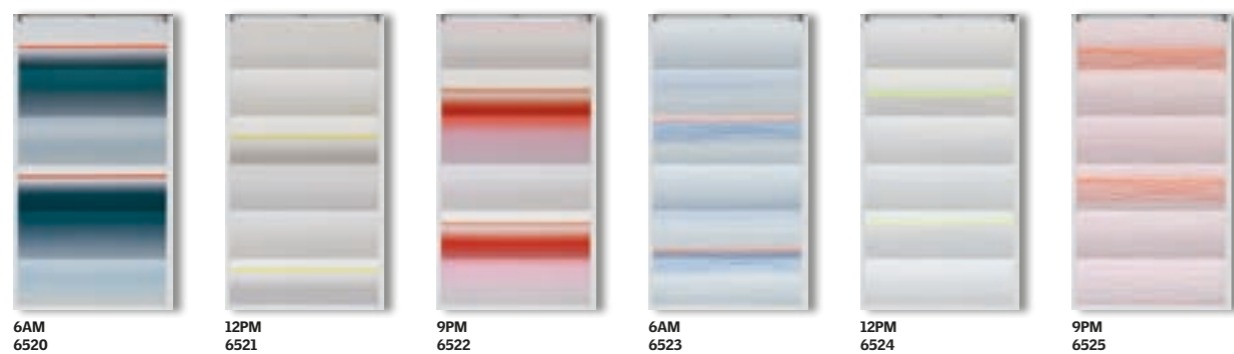

For more details visit the blinds shop  
[www.veluxblindsdirect.co.uk](http://www.veluxblindsdirect.co.uk)

Current Size	CK01	CK02	CK04	CK06	MK04	FK06	MK06	MK08	UK04	PK08	SK06	PK04	PK10	UK08
2002-2013	C01	C02	C04	C06	M04	F06	M06	M08	U04	P08	S06	P04	P10	U08
1992-2001		102	104		304	206	306	308	804		606		410	808
Before 1992	9	6			1	5		2	7		4		3	8

Standard colours  
Price Group 1

ON ALL BLINDS,  
ELECTRICAL PRODUCTS  
AND ACCESSORIES

**Colour Collection by Scholten & Baijings**

Manual	FHB	£117.60	£122.40	£129.60	£134.40	£139.20	£141.60	£141.60	£146.40	£156.00	£182.40	£168.00	£177.60	£148.80	£175.20	£199.20
Replacement cloth for designer Roman blind	ZHB	£72.00	£74.40	£76.80	£79.20	£81.60	£84.00	£84.00	£86.40	£91.20	£103.20	£96.00	£100.80	£88.80	£100.80	£112.80