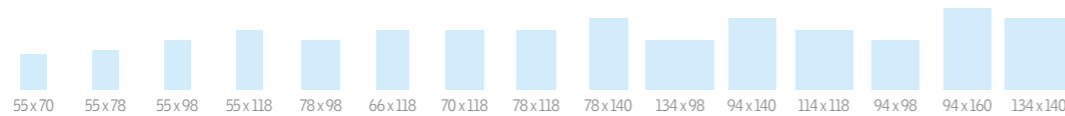

Colour Collection by Scholten & Baijings

Manual	FHB	£117.60	£122.40	£129.60	£134.40	£139.20	£141.60	£141.60	£146.40	£156.00	£182.40	£168.00	£177.60	£148.80	£175.20	£199.20
Replacement cloth for designer Roman blind	ZHB	£72.00	£74.40	£76.80	£79.20	£81.60	£84.00	£84.00	£86.40	£91.20	£103.20	£96.00	£100.80	£88.80	£100.80	£112.80