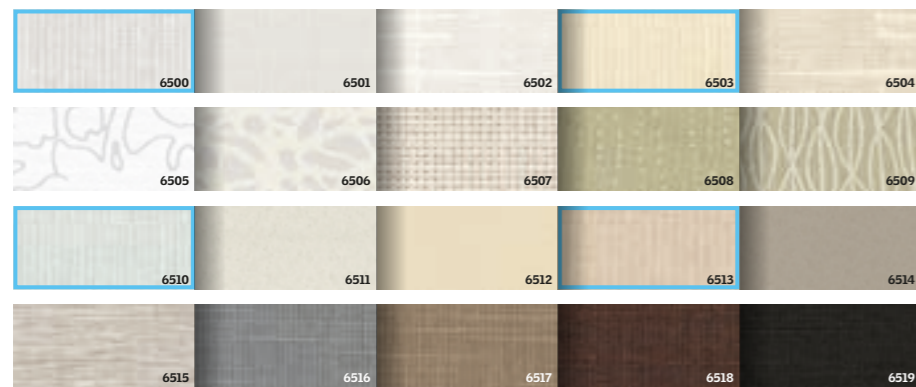

Standard colours
Price Group 1

ON ALL BLINDS,
ELECTRICAL PRODUCTS
AND ACCESSORIES